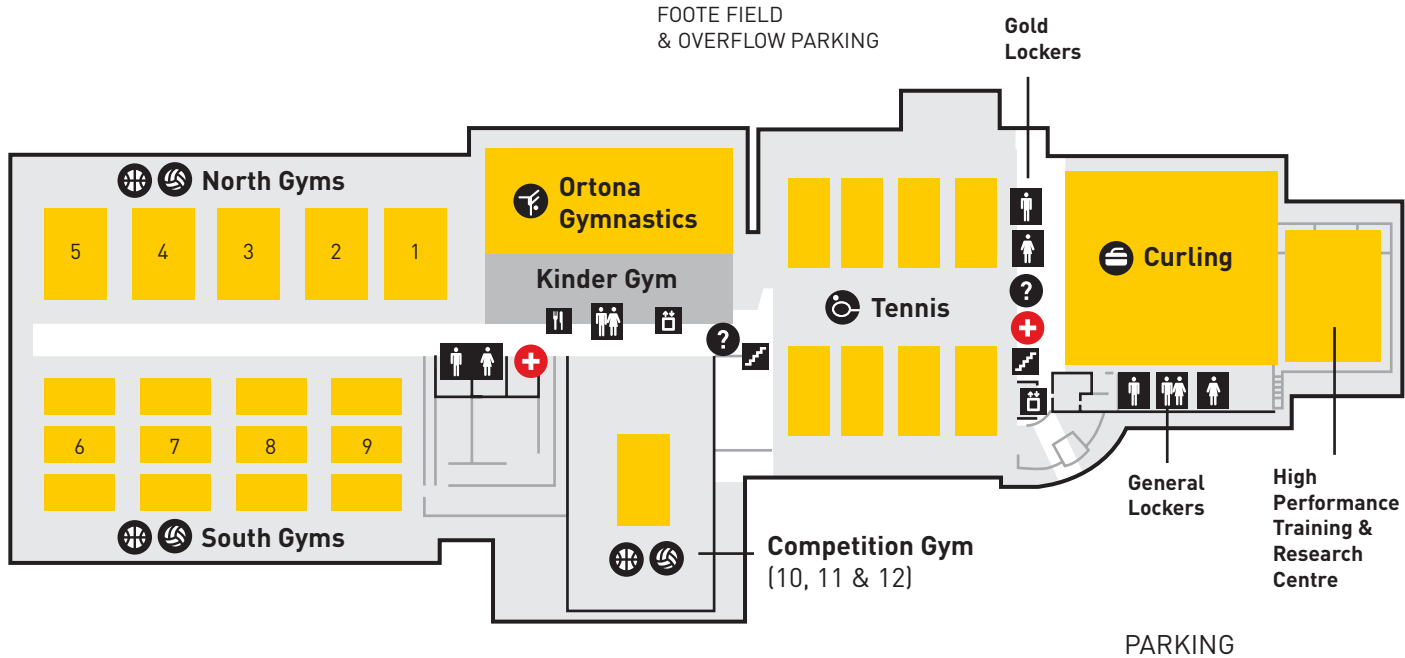

SAVILLE COMMUNITY SPORTS CENTRE

LEVEL 1

LEVEL 2

- information
- stairs
- food services
- womens
- family
- first aid
- elevator
- bar services
- mens